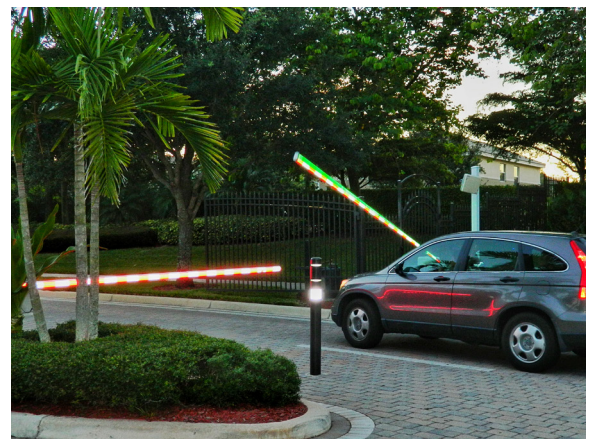

Gate accidents are common but avoidable when using this innovative safety product. Our patented gate arms have LED lighting built into the arm. Bright red when the arm is down. Bright green when the arm goes up. Better visibility for drivers, bicyclists and pedestrians.

BARRIER ARMS^{LS}

SAFETY LIGHT SYSTEMS

HIGHLIGHTS:

- ✓ 3" round aluminum pole w/built-in LEDs
- ✓ Mounting brackets w/breakaway design
- ✓ Tough IP68-rated LED strips
- ✓ Versatile, programmable LED controller
- ✓ Totally weatherproof and durable
- ✓ 8'-17' lengths, single or double-sided

For more info
SCAN HERE!

786.339.9840 | Sales@GateArms.com

Follow us! @gatearms

A Division of BlackSky Technologies, Inc.