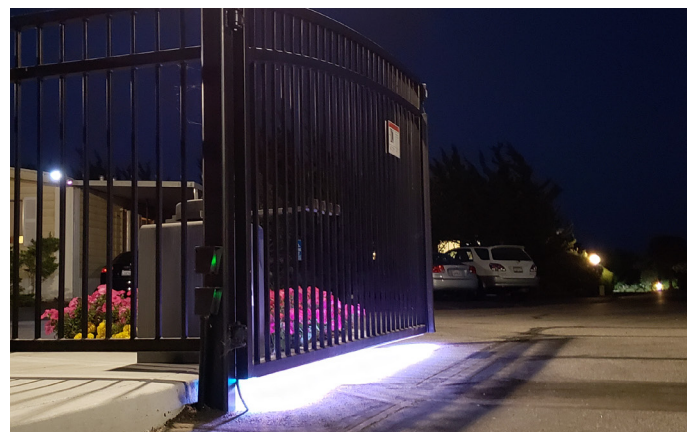

Make your entrance safer than ever when you attach our brightly colored LED safety lights to your swing gates. Our industrial-grade LEDs can be red when closed, flashing red or amber while moving, and green when fully open. Increases gate visibility for drivers, bicyclists and pedestrians, especially at night!

SWINGGATESLS

SAFETY LIGHT SYSTEMS

HIGHLIGHTS:

- ✓ Heavy duty aluminum retainer track
- ✓ Tough IP68-rated LED light strip
- ✓ Versatile, programmable LED controller
- ✓ Totally weatherproof and durable
- ✓ Easy to install
- ✓ Fully supported

For more info
SCAN HERE!

786.339.9840 | Sales@GateArms.com

Follow us! @gatearms

A Division of BlackSky Technologies, Inc.